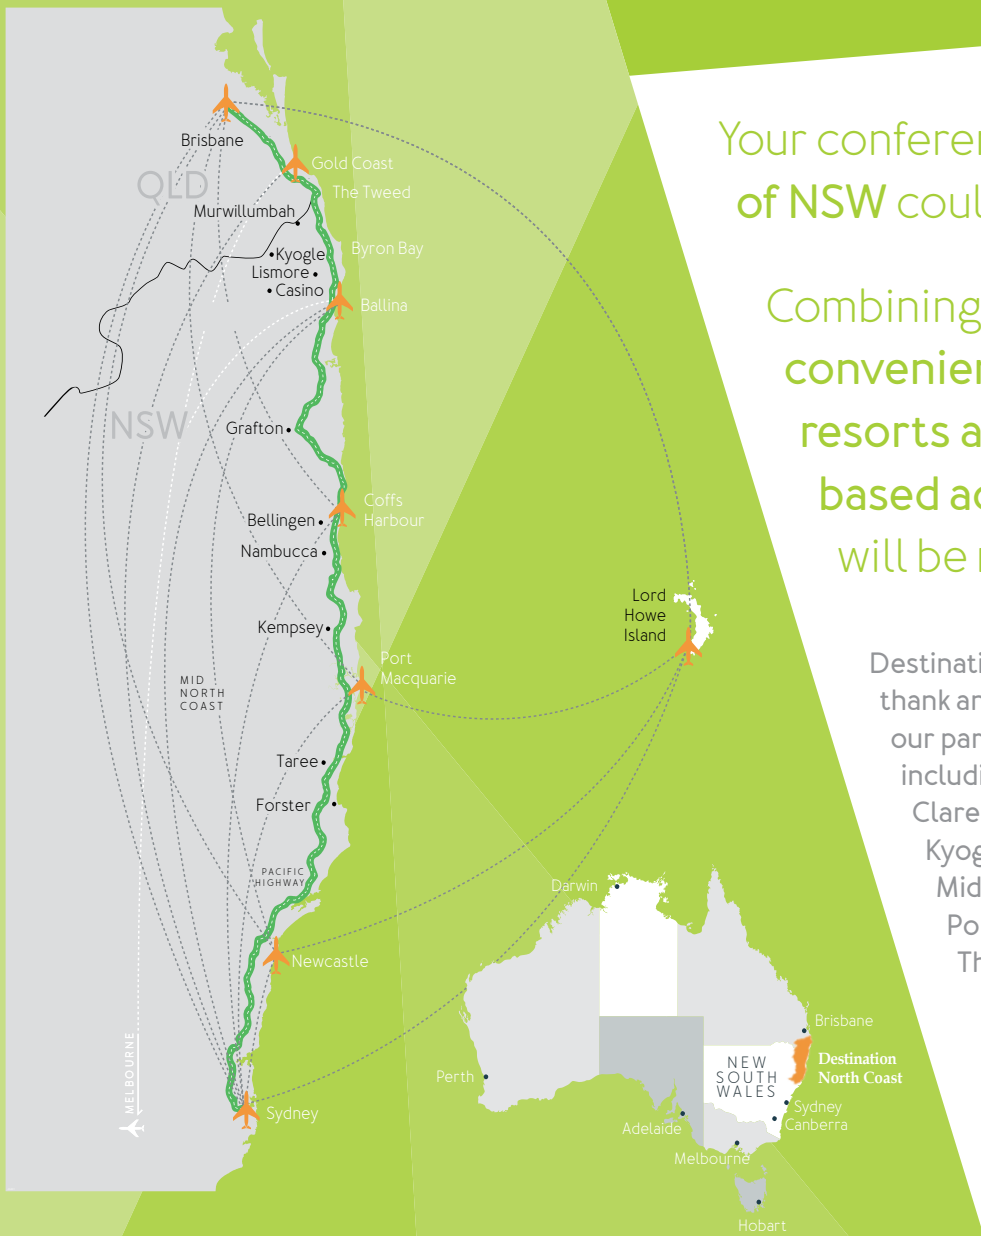

Destination North Coast NSW Business Events

www.dncnsw.com

The true nature of business events.

Your conference on the **North Coast of NSW** couldn't be easier to plan.

Combining **regular flights and convenient airports** with **brilliant resorts and world class nature based activities**, your delegates will be revitalized and inspired.

Destination North Coast would like to thank and acknowledge the support of our participating Local Government Areas including Ballina, Bellingen, Byron Bay, Clarence Valley, Coffs Coast, Kempsey, Kyogle, Lismore, Lord Howe Island, MidCoast, Nambucca, Richmond Valley, Port Macquarie-Hastings and The Tweed Shire Councils.

**Destination
North Coast NSW**

Venue & Services Reference Guide

www.dncnsw.com

Airports	Destination		
	SYDNEY	MELBOURNE	OTHER
BALLINA BYRON GATEWAY AIRPORT	 	 	NEWCASTLE
COFFS HARBOUR AIRPORT	 	 	BRISBANE
PORT MACQUARIE AIRPORT	 		CANBERRA BRISBANE <small>(Flights booked through Virgin Airlines)</small>

*Gold Coast and Newcastle Airports border the North Coast and provide services from destinations across Australia and New Zealand.

Services	
GREEN X7	www.greenx7.com
SPERRY TENTS	www.sperrytents.com.au
TWEED ECO CRUISES	www.tweedecocruises.com
HARVEST NEWRYBAR	www.harvestnewrybar.com.au
HUSK DISTILLERS	www.huskdistillers.com
MAVIS KITCHEN	www.maviskitchen.com.au
TROPICAL FRUIT WORLD	www.tropicalfruitworld.com.au
CAPE BYRON DISTILLERY	www.capebyrondistillery.com
STONE AND WOOD	www.stoneandwood.com.au
ACTION COACH AND SHUTTLES	www.actioncoachandshuttles.com
THE BIG BANANA	www.bigbanana.com
COFFS HARBOUR SURF CLUB	www.surfclubcoffsharbour.com.au
WAJAANA YAAM	www.wajaanayaam.com.au
PORT BUS	www.portbus.com.au
PORT JET	www.portjet.com.au
PORT MACQUARIE KOALA HOSPITAL	www.koalahospital.org.au
FORSTER MARINA	www.forstermarina.com.au
COASTAL BREWING CO.	www.thecoastalbrewingcompany.com
AMAROO CRUISES	www.amarooocruise.com.au